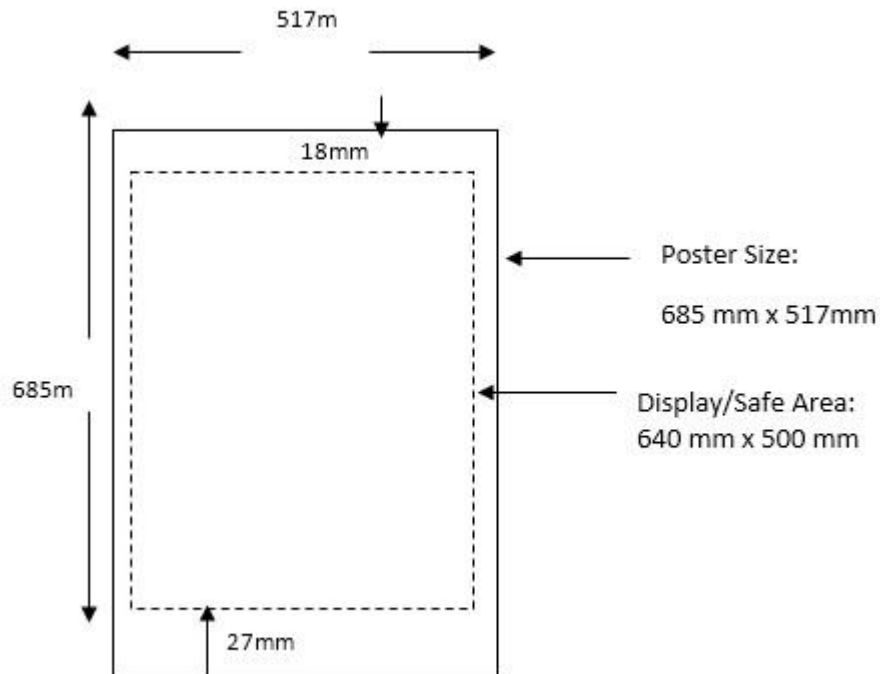

Trim Size: 685mm x 517mm (portrait)

Safe Area: Total 640mm x 500mm

Please ensure that all text and artwork are at least:

- 18mm from top
- 27mm from bottom

Bleed background colour out to the trim size

Paper

Minimum 170 gsm Art Paper Recommended